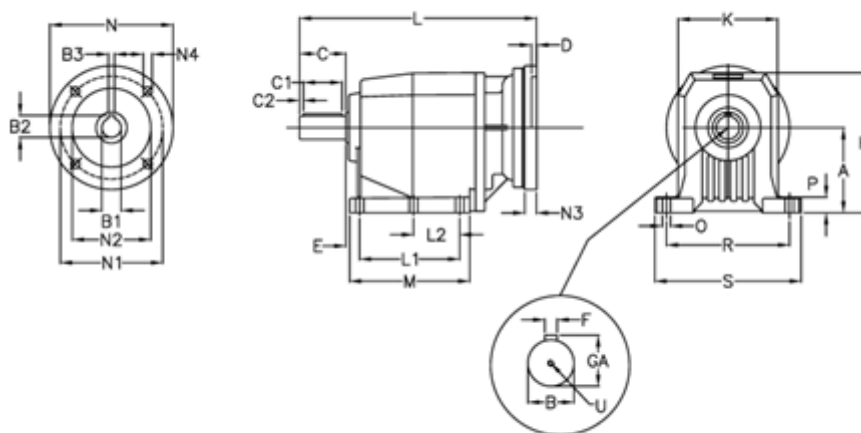

Article number: 40600700751265

Description: Helical gearbox
C702P-7,5-P200B5

Measures

A = 210	D = 7.0	L2 = 0.0	P = 30
B = 60	E = 25	M = 222.0	R = 300
B1 = 55	F = 18	N = 400	S = 350
B2 = 59.3	GA = 64.0	N1 = 350	U = M20x42
B3 = 16	H = 349	N2 = 300	
C = 120	K = 262	N3 = 0	
C1 = 90	L = 600.0	N4 = M16x25	
C2 = 15	L1 = 165.0	O = 22	